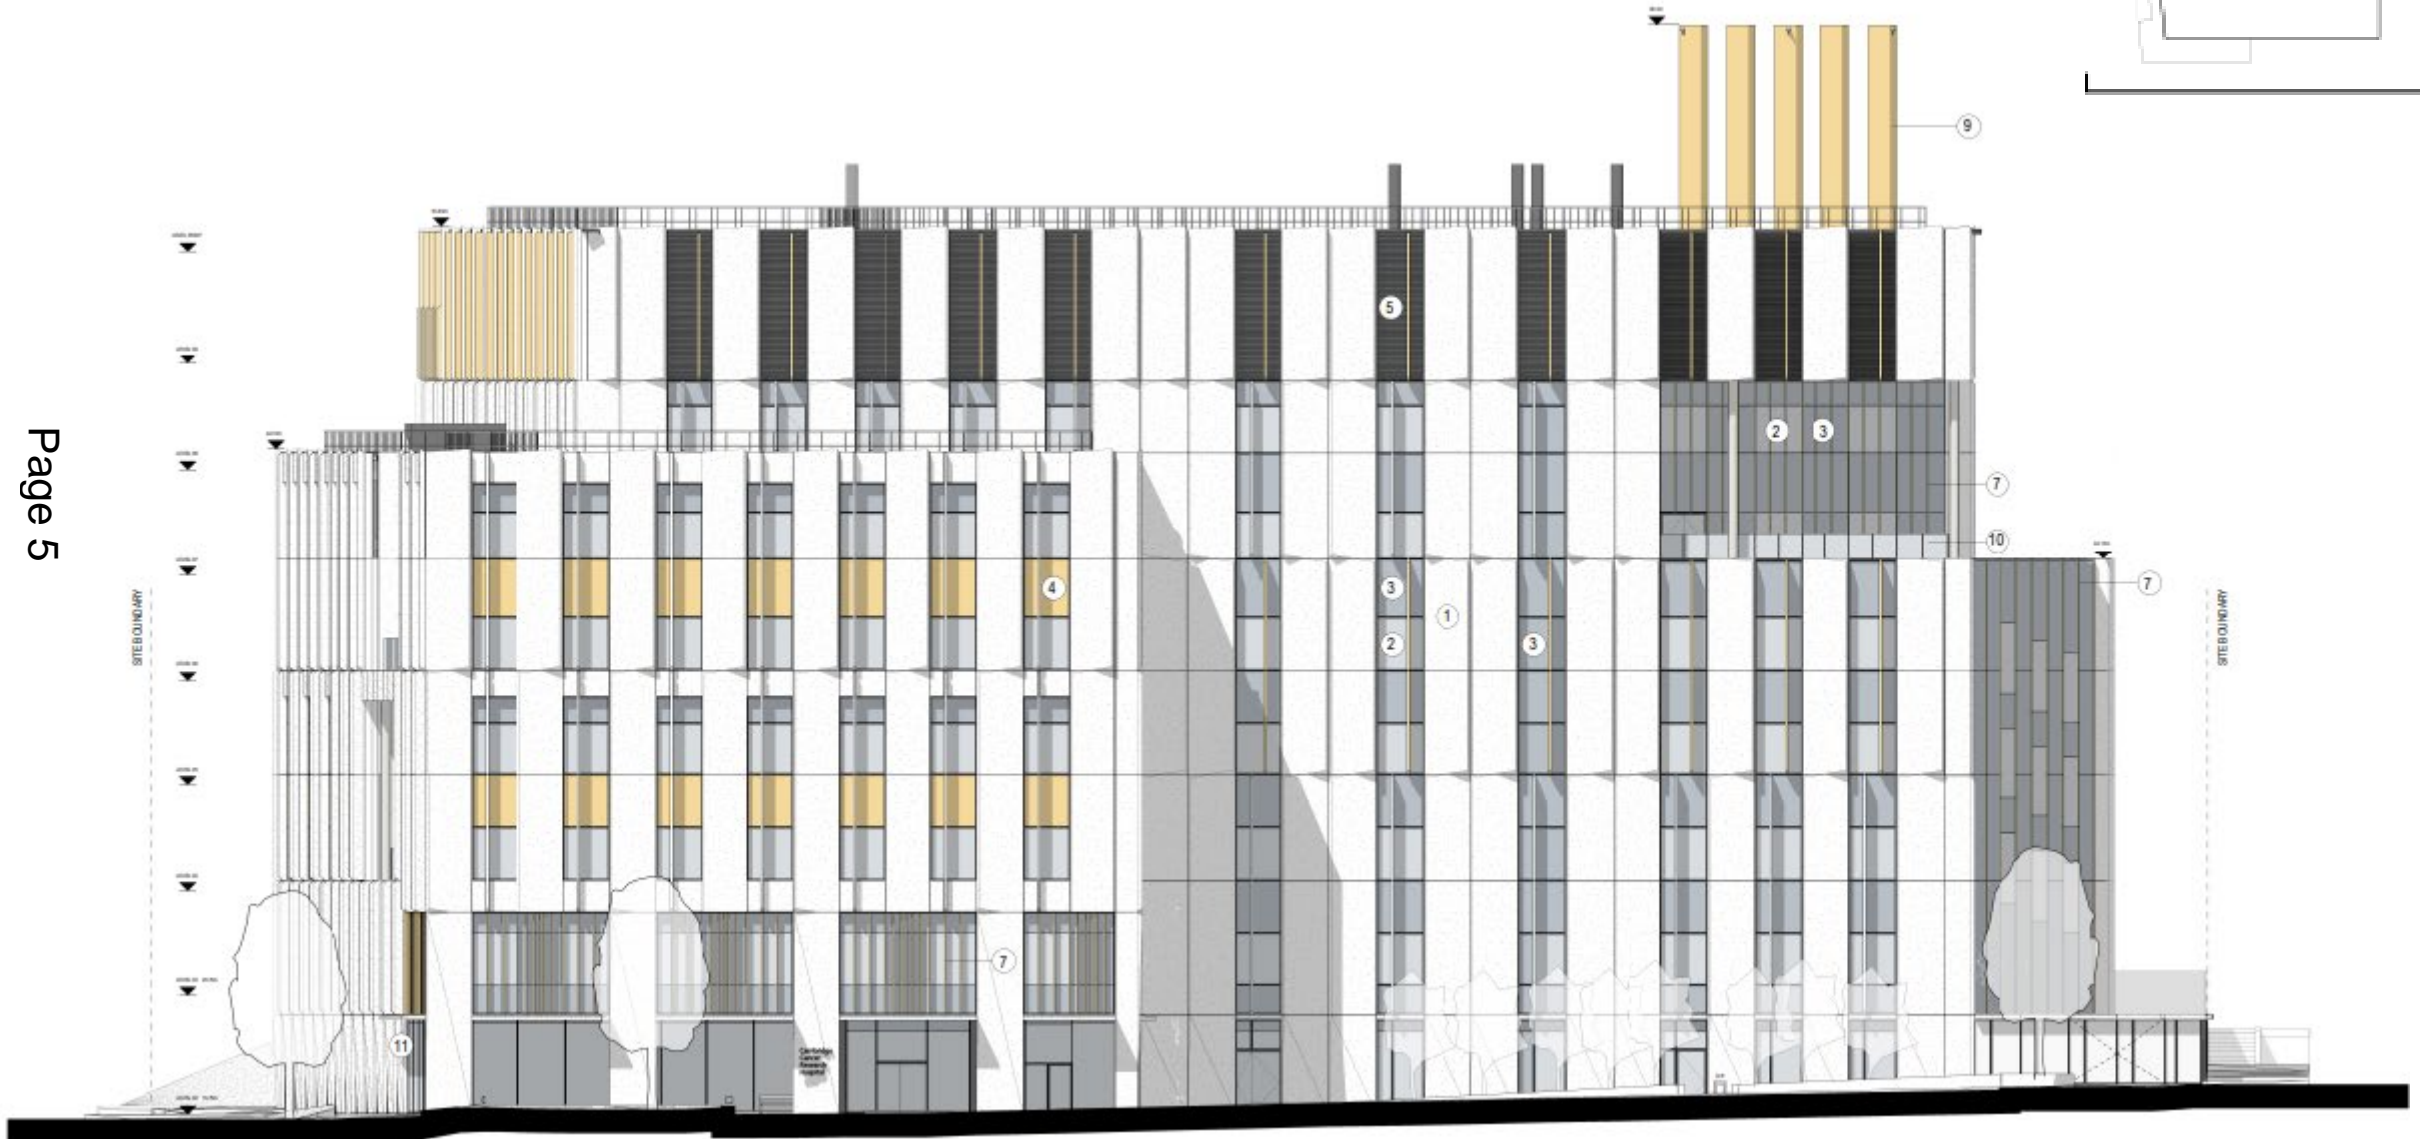

JDCC
17 April
2024

GREATER CAMBRIDGE
SHARED PLANNING

23/00240/FUL – Cambridge Cancer Research Centre, Keith Day Road, Cambridge, CB2 0AU

Proposal: Redevelopment of existing parking area to provide a new Cambridge Cancer Research Hospital building (C2 use) with alterations to existing access arrangements, underground link tunnel, public realm works, hard and soft landscaping, and associated works

Site Location Plan

Proposed Site Plan

South Elevation (Keith Day Road)

Page 5

West Elevation (Robinson Way)

Page 6

Floor Plan Example: Street Level (L2)

Floor Plan Example: Patient Ward (L6)

Floor Plan Example: Research Space (L7)

Illustrative Landscape Masterplan

Design & Access Statement Visual

Page 11

This page is intentionally left blank