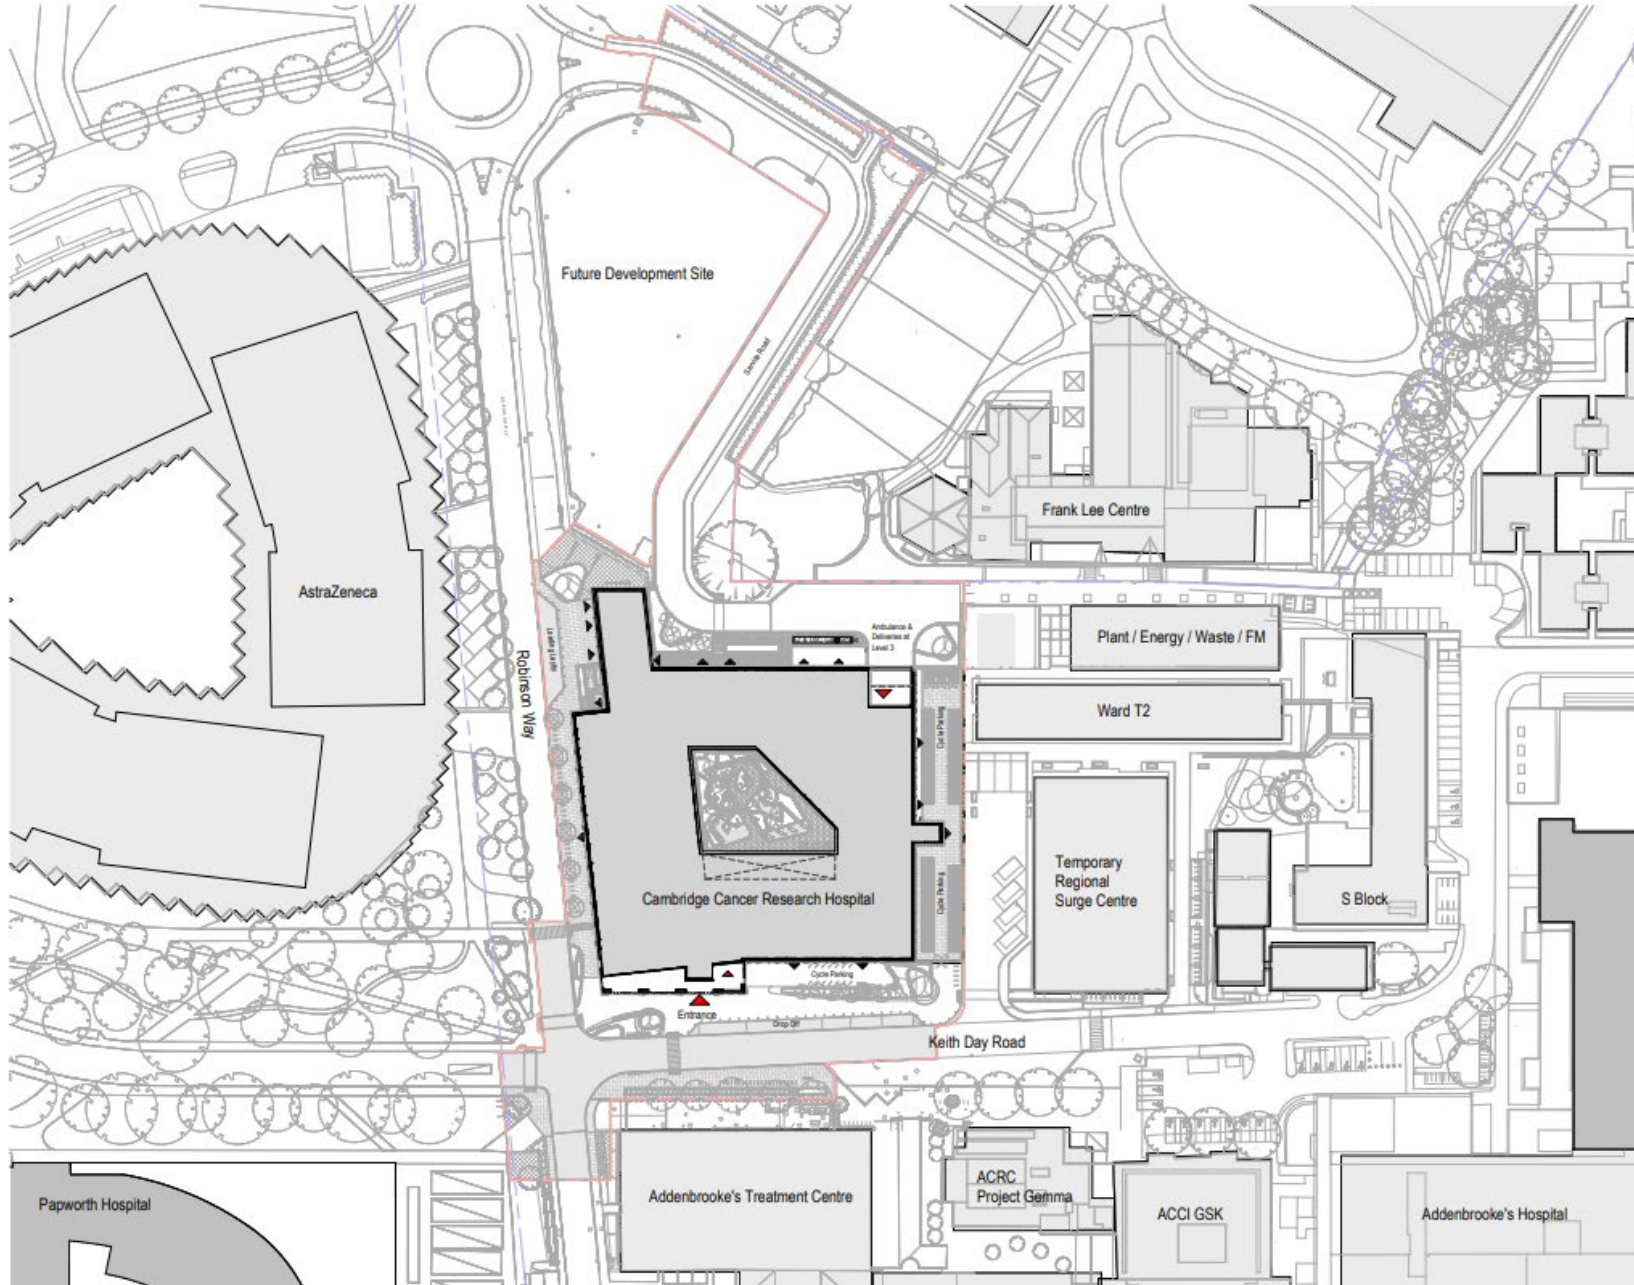

JDCC
17 April
2024

GREATER CAMBRIDGE
SHARED PLANNING

23/00240/FUL – Cambridge Cancer Research Centre, Keith Day Road, Cambridge, CB2 0AU

Proposal: Redevelopment of existing parking area to provide a new Cambridge Cancer Research Hospital building (C2 use) with alterations to existing access arrangements, underground link tunnel, public realm works, hard and soft landscaping, and associated works

Site Location Plan

Proposed Site Plan

South Elevation (Keith Day Road)

Page 5

West Elevation (Robinson Way)

Page 6

Floor Plan Example: Street Level (L2)

Floor Plan Example: Patient Ward (L6)

Floor Plan Example: Research Space (L7)

Illustrative Landscape Masterplan

Design & Access Statement Visual

Page 11

This page is intentionally left blank